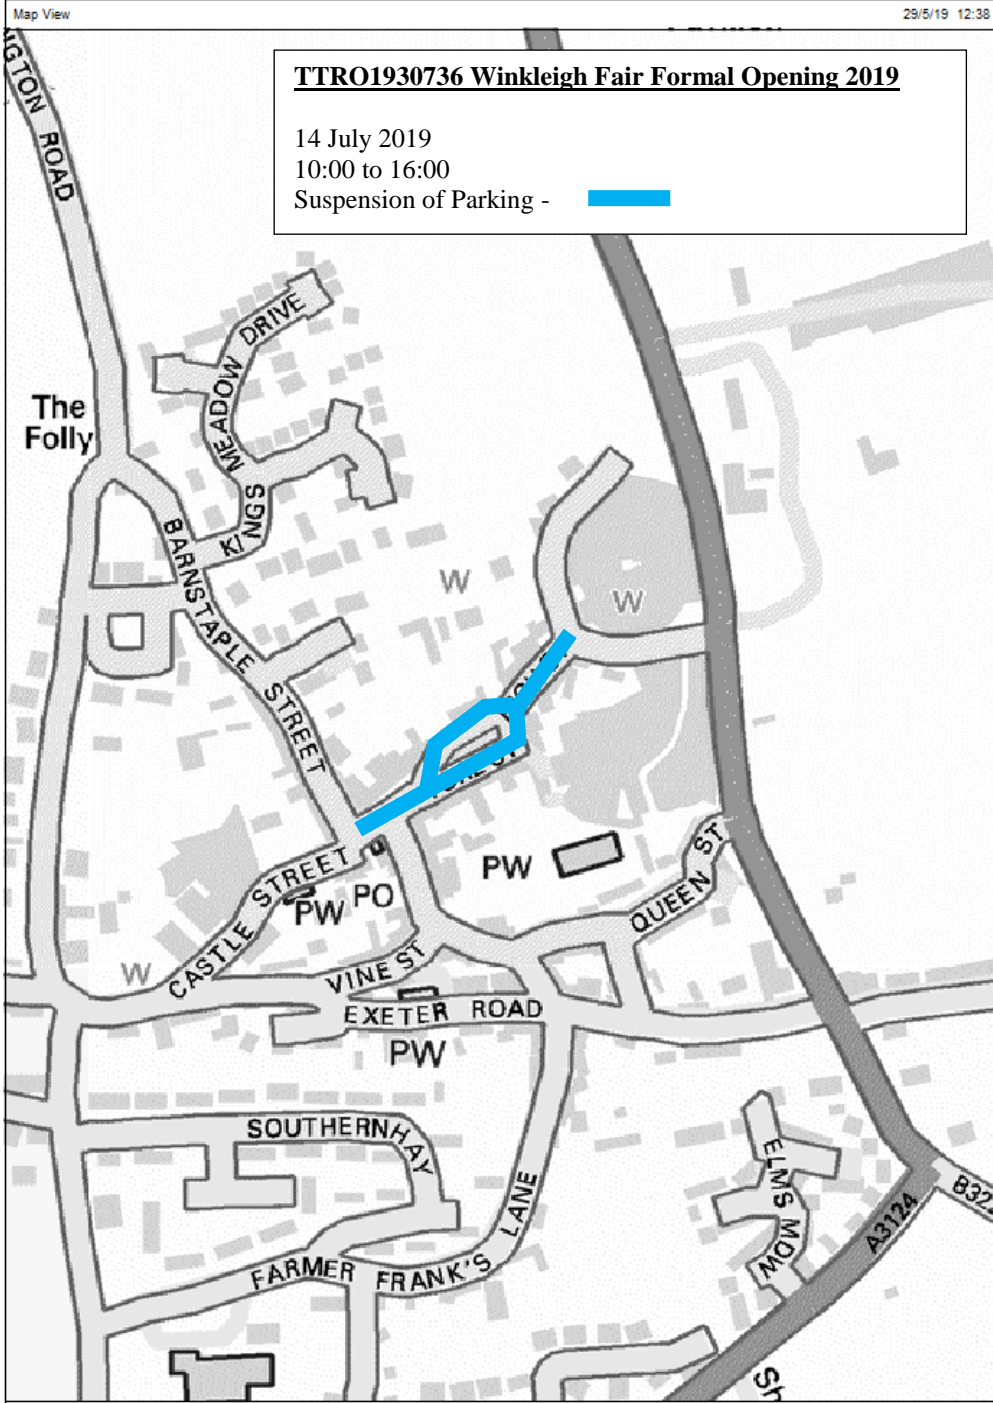

TTRO1930736 Winkleigh Fair Formal Opening 2019
14 July 2019
10:00 to 16:00
Suspension of Parking -

Scale 1:3000

0 200m