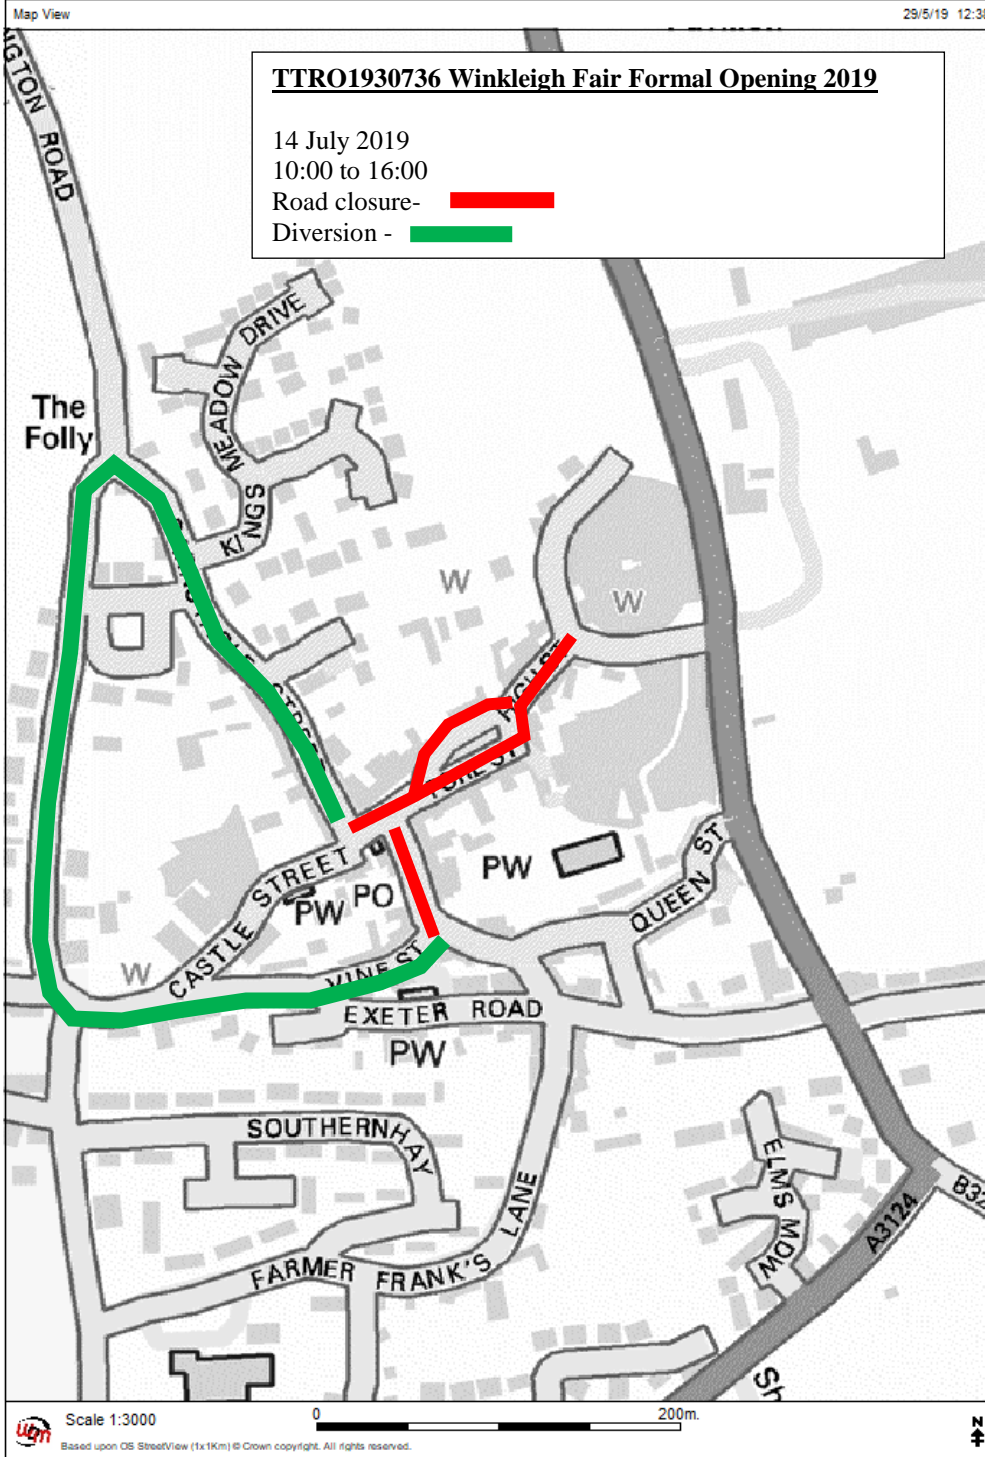

TTRO1930736 Winkleigh Fair Formal Opening 2019

14 July 2019
10:00 to 16:00

Road closure-

Diversion -

Scale 1:3000

0 200m